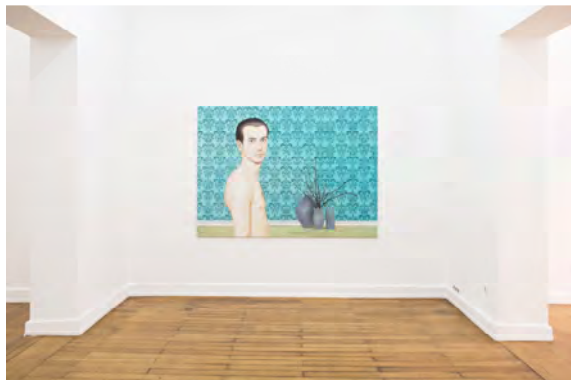

Eliza Douglas

Devil's Eye Coming, 2017
160 x 220 cm, oil on canvas
Courtesy: The Artist and
Air de Paris

Installation view at Nassauischer Kunstverein Wiesbaden 2017

© Janine Drewes and Nassauischer Kunstverein Wiesbaden